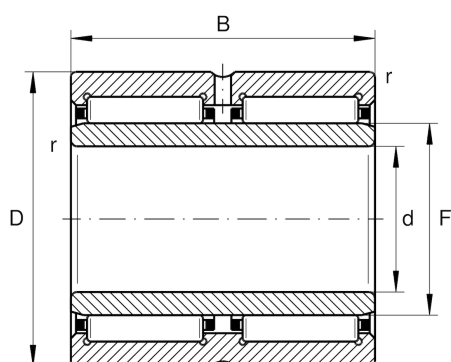

### Needle roller bearing

Schaeffler ID:  
0507442080000

Needle roller bearings NA69..-ZW,  
Dimension series 69, double row

X-life

### Main Dimensions & Performance Data

d	40 mm	Bore diameter
D	62 mm	Outside diameter
B	40 mm	Width
$C_r$	74,000 N	Basic dynamic load rating, radial
$C_{0r}$	116,000 N	Basic static load rating, radial
$C_{ur}$	19,800 N	Fatigue load limit, radial
$n_G$	9,200 1/min	Limiting speed
$n_{gr}$	5,100 1/min	Reference speed
	429.7 g	Weight

### Dimensions

F	48 mm	Raceway diameter inner ring
$r_{min}$	0.6 mm	Minimum chamfer dimension
s	0.5 mm	Axial displacement