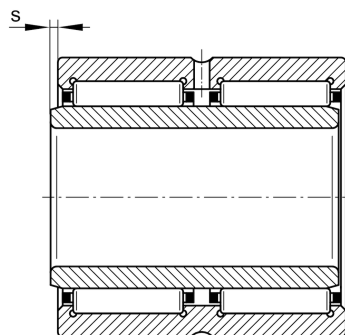

### Needle roller bearing

Schaeffler ID:  
0507442080000

Needle roller bearings NA69..-ZW,  
Dimension series 69, double row

X-life

### Main Dimensions & Performance Data

d	40 mm	Bore diameter
D	62 mm	Outside diameter
B	40 mm	Width
$C_r$	74,000 N	Basic dynamic load rating, radial
$C_{0r}$	116,000 N	Basic static load rating, radial
$C_{ur}$	19,800 N	Fatigue load limit, radial
$n_G$	9,200 1/min	Limiting speed
$n_{gr}$	5,100 1/min	Reference speed
	429.7 g	Weight

### Dimensions

F	48 mm	Raceway diameter inner ring
$r_{min}$	0.6 mm	Minimum chamfer dimension
s	0.5 mm	Axial displacement